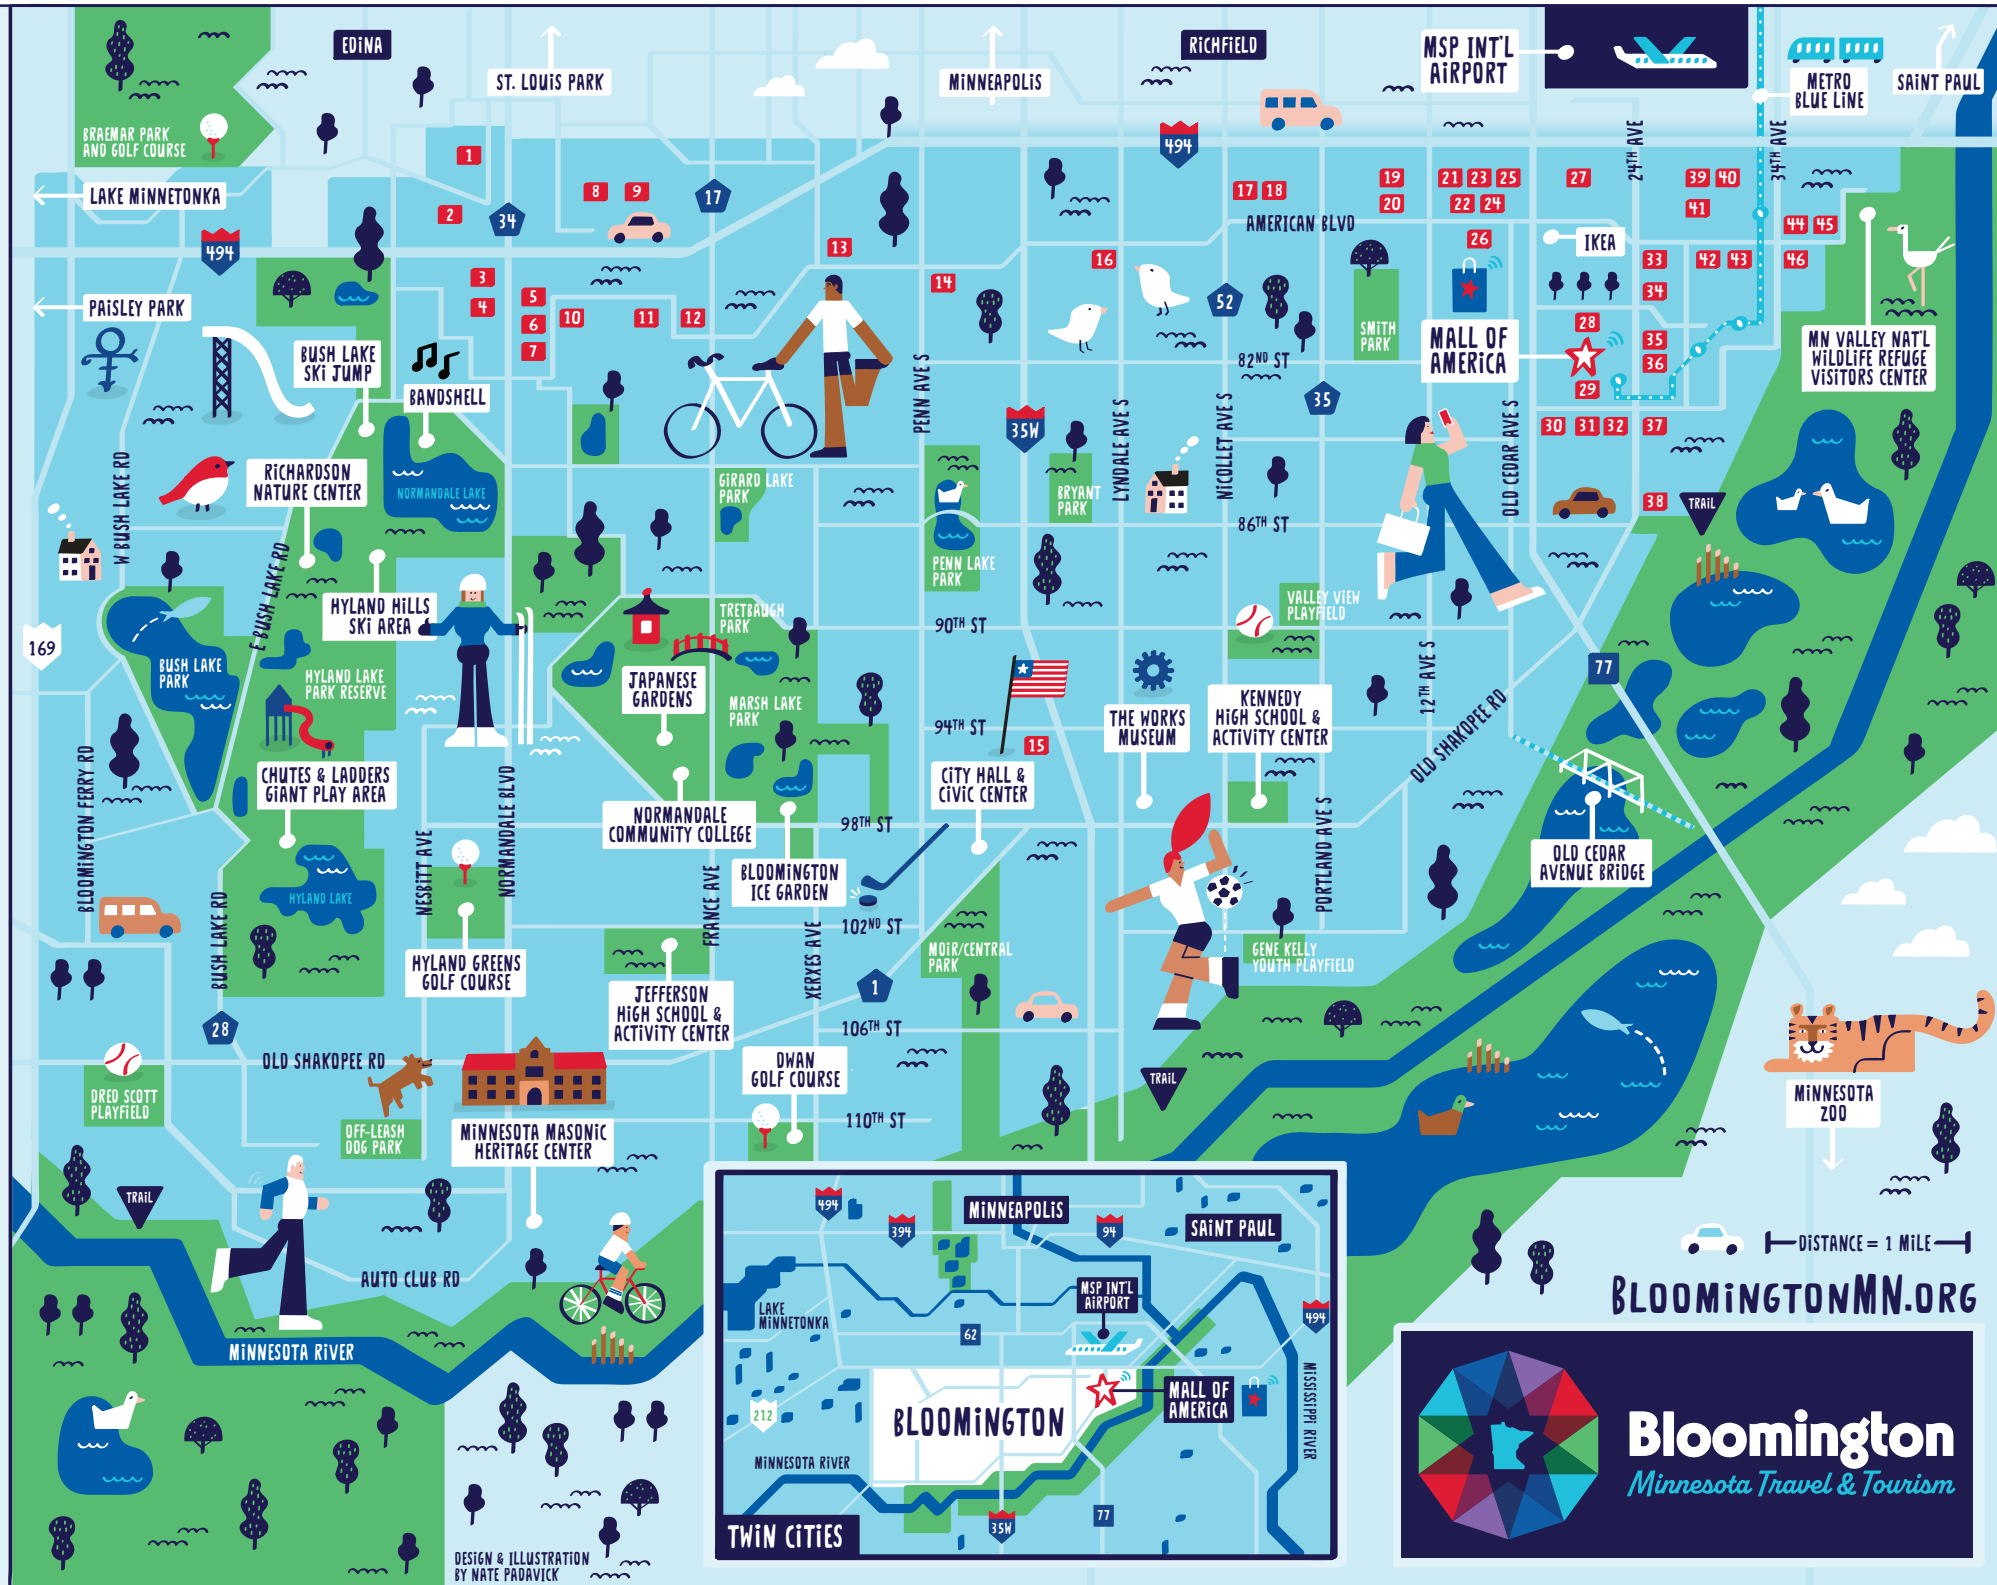

HOTELS

- 1 Doubletree Bloomington-Minneapolis South
- 2 Sheraton Hotel
- 3 Renaissance Hotel
- 4 Hampton Inn Minneapolis Bloomington West
- 5 Holiday Inn Bloomington W MSP Airport Area
- 6 Hilton Garden Inn Minneapolis/Bloomington
- 7 Staybridge Suites
- 8 Courtyard Edina/Bloomington
- 9 Holiday Inn Express Hotel & Suites Airport
- 10 La Quinta Inn & Suites Minneapolis Bloomington West
- 11 Best Western Bloomington Edina-Minneapolis
- 12 Hilton Minneapolis/Bloomington
- 13 Embassy Suites Bloomington/Minneapolis
- 14 Home2 Suites Minneapolis Bloomington
- 15 Holiday Inn Bloomington Airport South
- 16 Suburban Studios
- 17 La Quinta Inn Minneapolis Airport Bloomington
- 18 Super 8
- 19 Microtel Inn and Suites
- 20 Quality Inn & Suites
- 21 Holiday Inn Express Mall of America-MSP Airport
- 22 Comfort Inn/Mainstay Suites
- 23 Courtyard Bloomington by Mall of America
- 24 Residence Inn
- 25 Great Wolf Lodge
- 26 Hilton Garden Inn Minneapolis Airport Mall of America
- 27 DoubleTree Minneapolis Airport
- 28 JW Marriott
- 29 Radisson Blu
- 30 Wyndham Bloomington - Mall of America
- 31 Country Inn & Suites/Park Plaza
- 32 Homewood Suites
- 33 Fairfield Inn and Suites
- 34 TownePlace Suites
- 35 AC Hotel
- 36 Element Hotel
- 37 Home2 Suites/Tru
- 38 Hyatt House
- 39 Springhill Suites
- 40 Hyatt Place
- 41 Hampton Inn & Suites Airport
- 42 Cambria Hotel
- 43 Hyatt Regency
- 44 Embassy Suites Minneapolis Airport
- 45 Hilton Minneapolis St. Paul Airport
- 46 Crowne Plaza Suites

BLOOMINGTONMN.ORG

MINNEAPOLIS

SAINT PAUL

MSP INT'L AIRPORT

MALL OF AMERICA

BLOOMINGTON

LAKE MINNETONKA

212

MINNESOTA RIVER

MISSISSIPPI RIVER

62