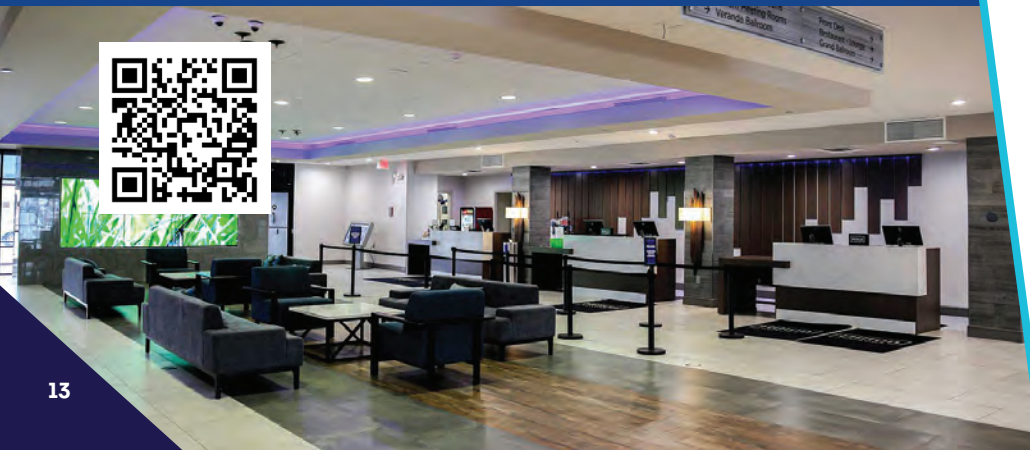

**Laughing
Waters Spa
offers massages,
facials, and
salon services**

JW MARRIOTT
MINNEAPOLIS MALL OF AMERICA

At a Glance:

TOTAL GUEST ROOMS:

342

MEETING SPACES:

6

TOTAL MEETING SPACE: