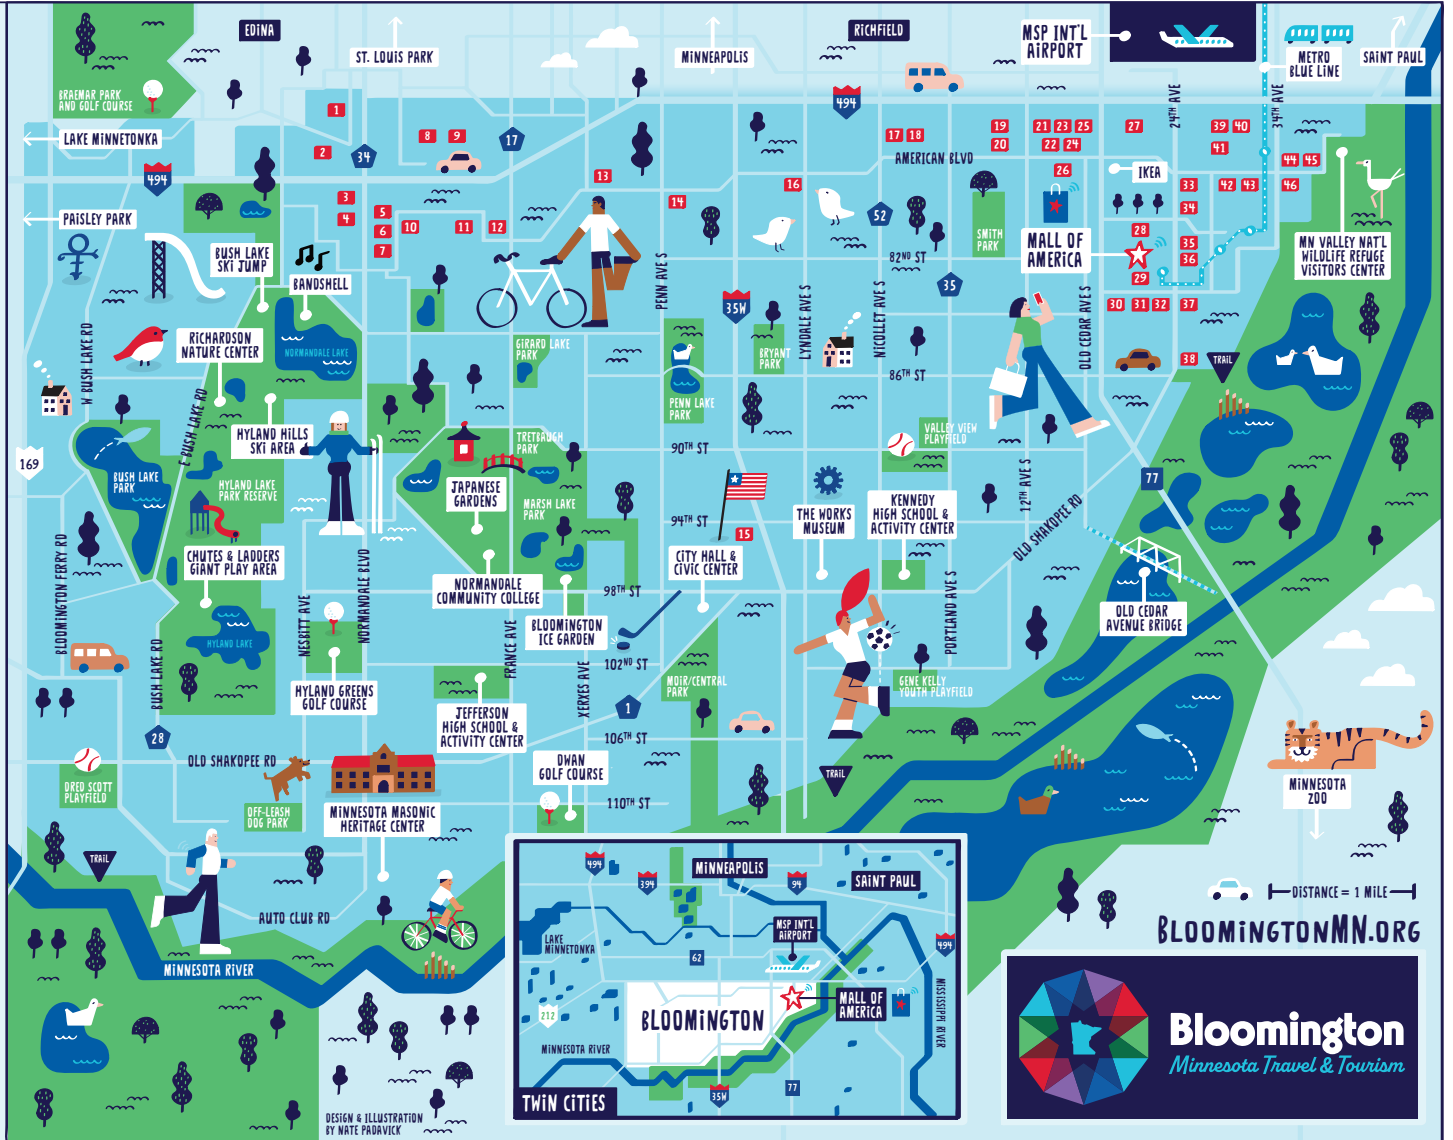

- ✦ Named #1 in the United States by Airports International Council
- ✦ Base for Minnesota airline Sun Country Airlines and Delta Air Lines' largest hub
- ✦ Served over 34 million passengers in 2023

Minneapolis-Saint Paul **International Airport**

Learn More

-  FITNESS CLASSES AT LULULEMON MALL OF AMERICA
-  GUIDED, BEHIND-THE-SCENES TOURS OF MALL OF AMERICA
-  GROUP CANDLE-MAKING CLASSES AT YANKEE CANDLE
-  LUGGAGE PACKING EXPERIENCE AT TUMI

HOTELS

- 1 Doubletree Bloomington-Minneapolis South
- 2 Sheraton Hotel
- 3 Renaissance Hotel
- 4 Hampton Inn Minneapolis Bloomington West
- 5 Holiday Inn Bloomington W MSP Airport Area
- 6 Hilton Garden Inn Minneapolis/Bloomington
- 7 Staybridge Suites
- 8 Courtyard Edina/Bloomington
- 9 Holiday Inn Express Hotel & Suites Airport
- 10 La Quinta Inn & Suites Minneapolis Bloomington West
- 11 Best Western Bloomington Edina-Minneapolis
- 12 Hilton Minneapolis/Bloomington
- 13 Embassy Suites Bloomington/Minneapolis
- 14 Home2 Suites Minneapolis Bloomington
- 15 Holiday Inn Bloomington Airport South
- 16 Suburban Studios
- 17 La Quinta Inn Minneapolis Airport Bloomington
- 18 Super 8
- 19 Microtel Inn and Suites
- 20 Quality Inn & Suites
- 21 Holiday Inn Express Mall of America-MSP Airport
- 22 Comfort Inn/Mainstay Suites
- 23 Courtyard Bloomington by Mall of America
- 24 Residence Inn
- 25 Great Wolf Lodge
- 26 Hilton Garden Inn Minneapolis Airport Mall of America
- 27 DoubleTree Minneapolis Airport
- 28 JW Marriott
- 29 Radisson Blu
- 30 Wyndham Bloomington - Mall of America
- 31 Country Inn & Suites/Park Plaza
- 32 Homewood Suites
- 33 Fairfield Inn and Suites
- 34 TownePlace Suites
- 35 AC Hotel
- 36 Element Hotel
- 37 Home2 Suites/Tru
- 38 Hyatt House
- 39 Springhill Suites
- 40 Hyatt Place
- 41 Hampton Inn & Suites Airport
- 42 Cambria Hotel
- 43 Hyatt Regency
- 44 Embassy Suites Minneapolis Airport
- 45 Hilton Minneapolis St. Paul Airport
- 46 Crowne Plaza Suites