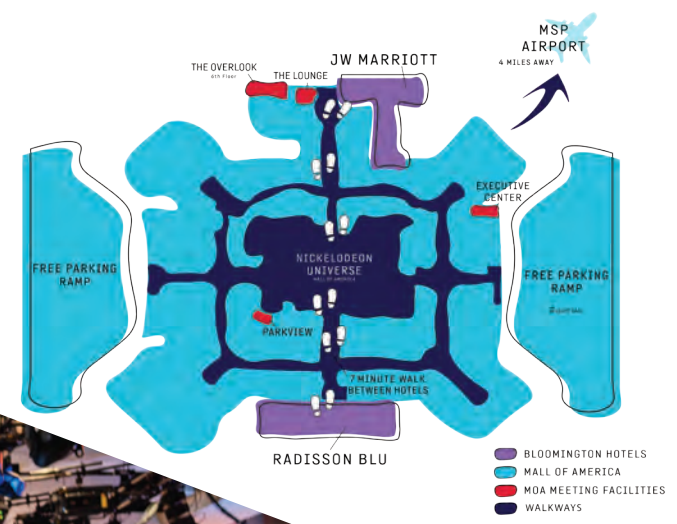

Meet the
Under One Roof
Experience

Imagine the ultimate meeting experience. It combines fantastic facilities, fine dining and dazzling entertainment with, of course, convenience. This is what's possible with our latest group offering that features meeting spaces at JW Marriott Minneapolis Mall of America, Radisson Blu Mall of America, Parkview Meeting & Event Center and Mall of America®, all under one roof.