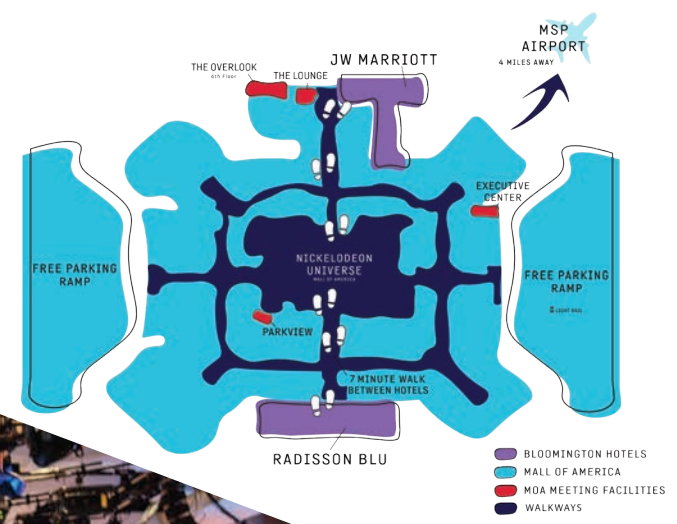

## SUPERSIZED ENTERTAINMENT

Mall of America® is one of the world's most popular attractions, with over 40 million annual visitors. Enjoy endless shopping options, thrilling attractions and 50+ tasty restaurants.

**Bloomington**  
*Minnesota Meetings & Events*

*Meet the*  
*Under One Roof*  
**Experience**

Imagine the ultimate meeting experience. It combines fantastic facilities, fine dining and dazzling entertainment with, of course, convenience. This is what's possible with our latest group offering that features meeting spaces at JW Marriott Minneapolis Mall of America, Radisson Blu Mall of America, Parkview Meeting & Event Center and Mall of America®, all under one roof.