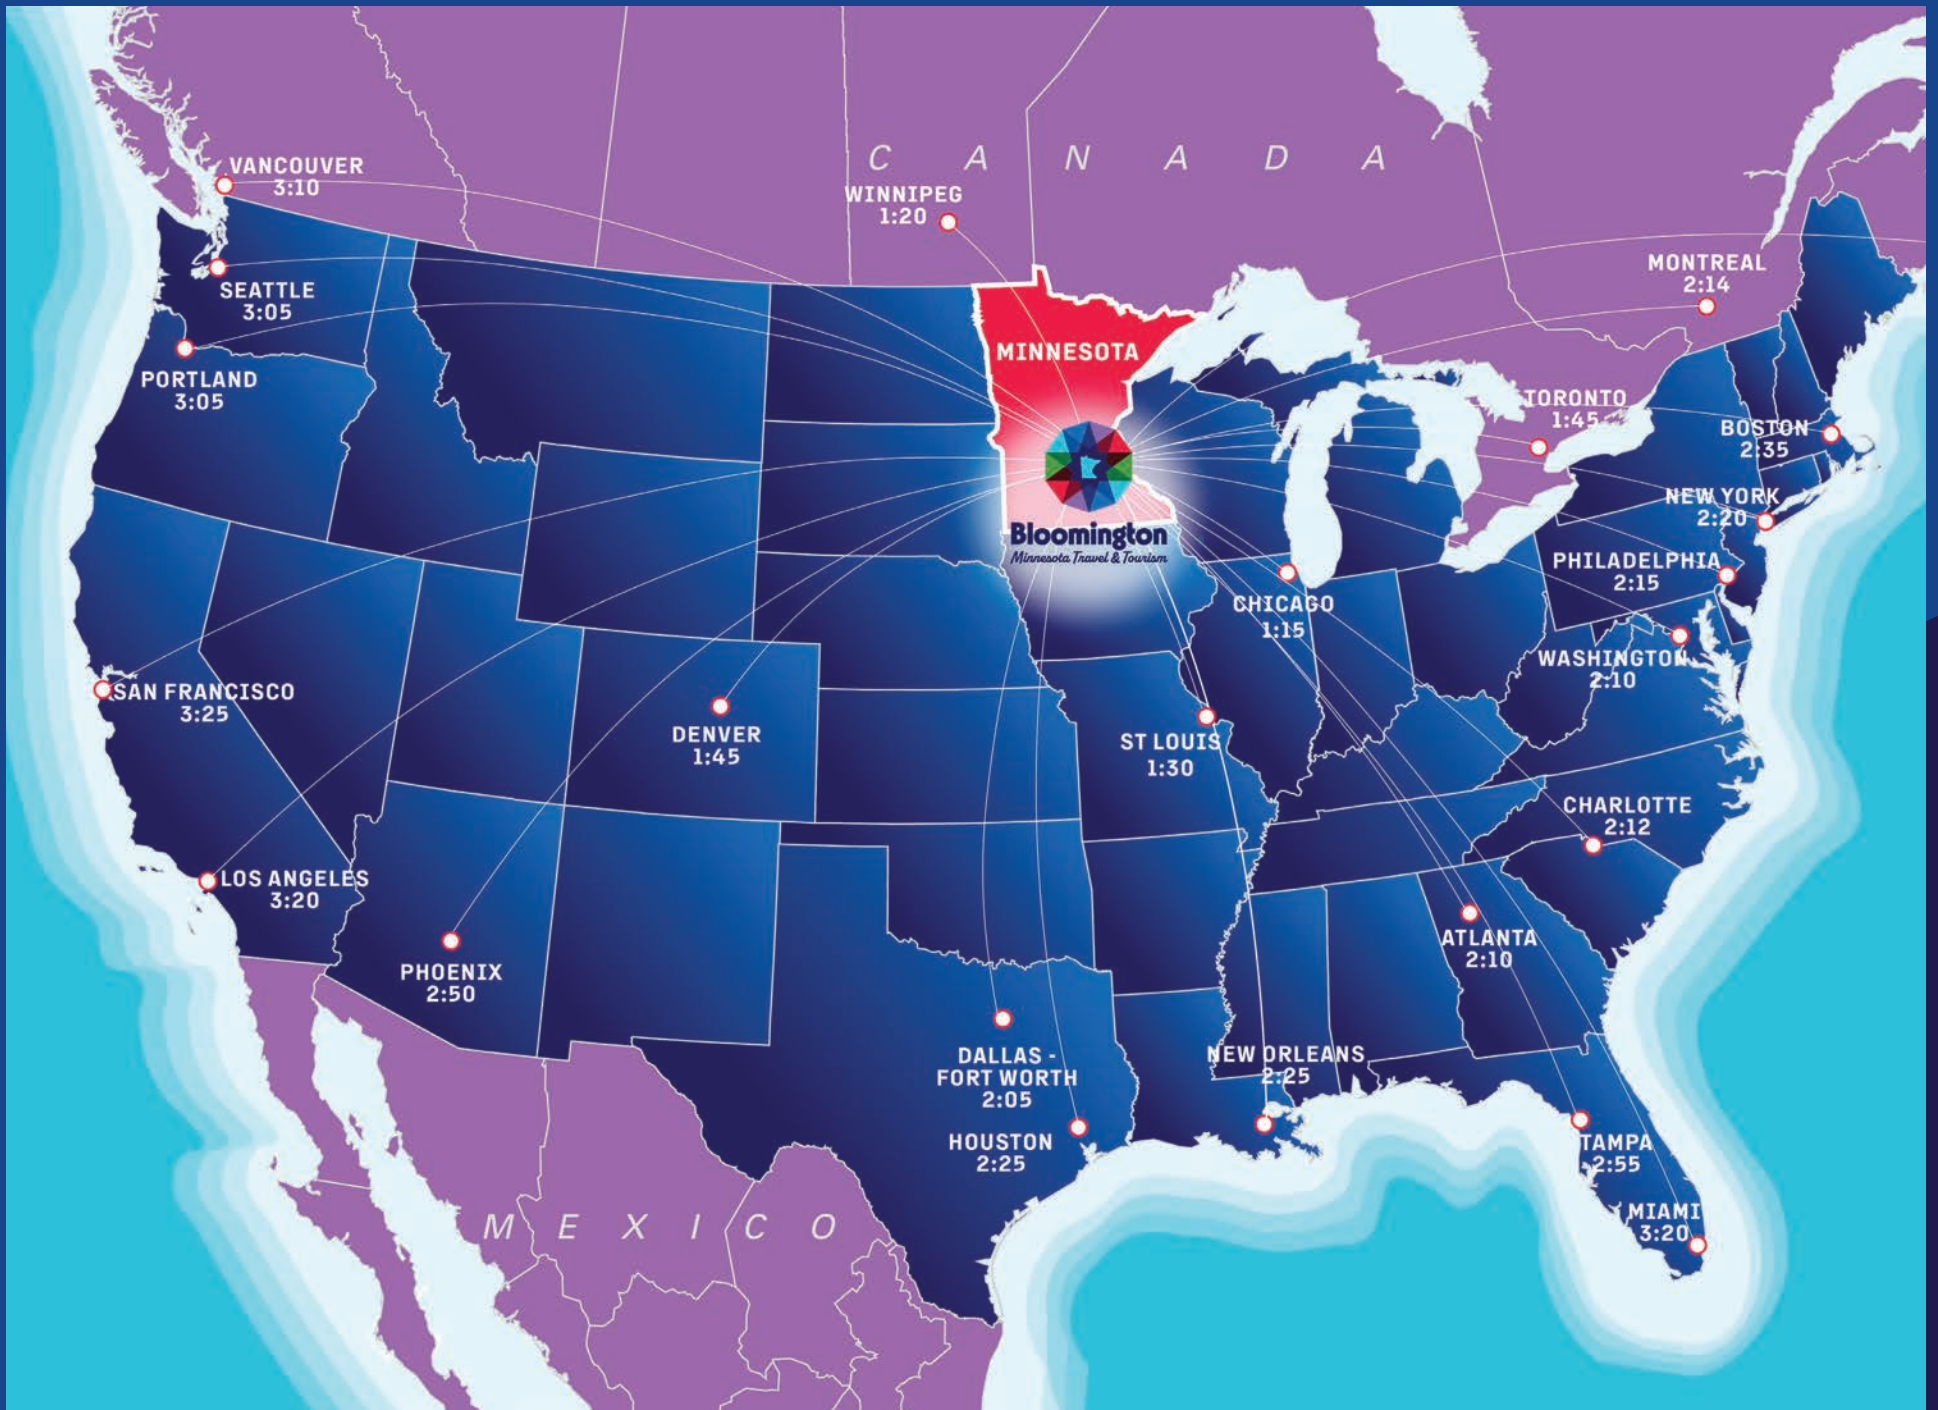

## THE BEST OF THE BOLD NORTH

Bloomington, MN has it all—central location, top hotels, outstanding facilities and so much more. It's home to major corporate headquarters, miles of green space and the largest shopping and entertainment complex in North America.

**1,100 flights** fly between Minneapolis-Saint Paul International Airport and **160+ domestic and international destinations** each day. Bloomington is just minutes from the airport and the best of the Twin Cities. The Metro Transit light rail connects Mall of America with the airport, Minneapolis and Saint Paul.

- ✦ Named #1 in the United States by Airports International Council
- ✦ Base for Minnesota airline Sun Country Airlines and Delta Air Lines' largest hub
- ✦ Served over 34 million passengers in 2023

# *Minneapolis-Saint Paul* **International Airport**

Scan to view  
all MSP Airport  
direct flights

*This is How*  
**You Unwind**