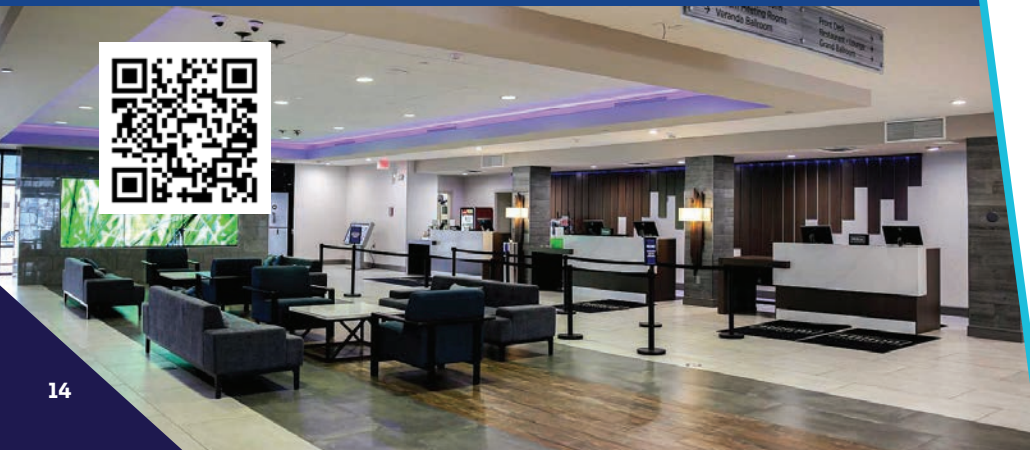

**Largest  
Ballroom in  
Bloomington**

**Laughing  
Waters Spa  
offers massages,  
facials, and  
salon services**

**JW MARRIOTT**  
MINNEAPOLIS MALL OF AMERICA

*At a Glance:*

TOTAL GUEST ROOMS:  
**342**  
MEETING SPACES:  
**6**  
TOTAL MEETING SPACE:  
**19,516 SQ. FT.**  
LARGEST MEETING ROOM:  
**15,350 SQ. FT.**